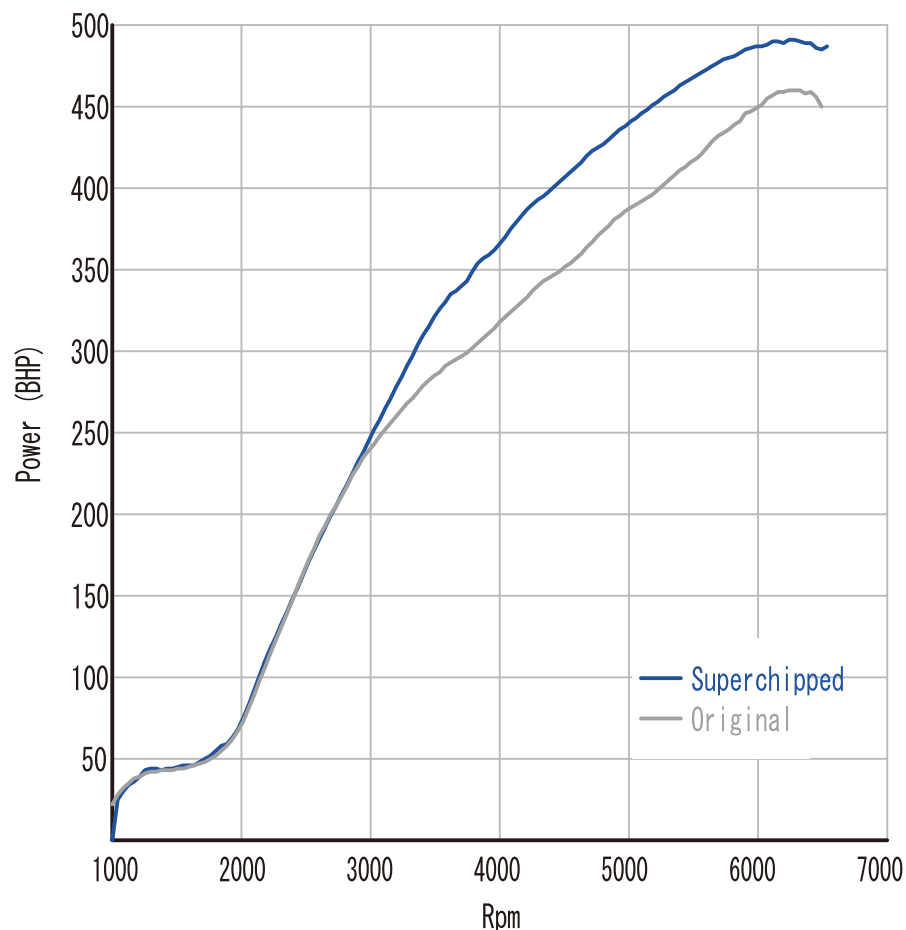

Power 最大 55BHP増加 @5103rpm

Superchipped Max 491BHP @ 6245Rpm

Original Max 460BHP @ 6233Rpm

Torque 最大 88Nm増加 @3765rpm

Superchipped Max 664Nm @ 3587Rpm

Original Max 592Nm @ 3304Rpm